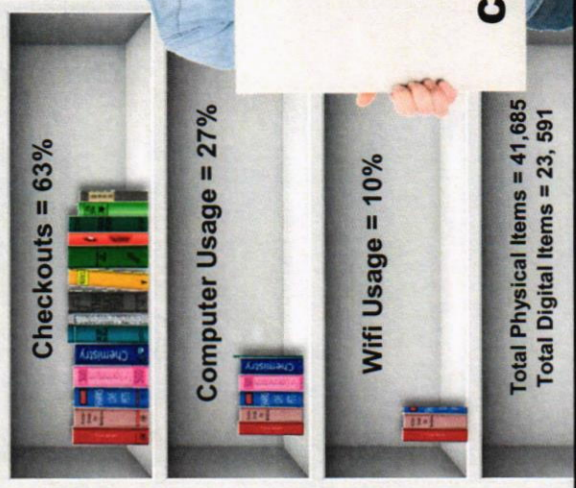

532 attended the events

335 Children Signed Up for Challenge
113 Completed the reading challenge

Summer Reading Program 2017

56,655
Total Library Visits